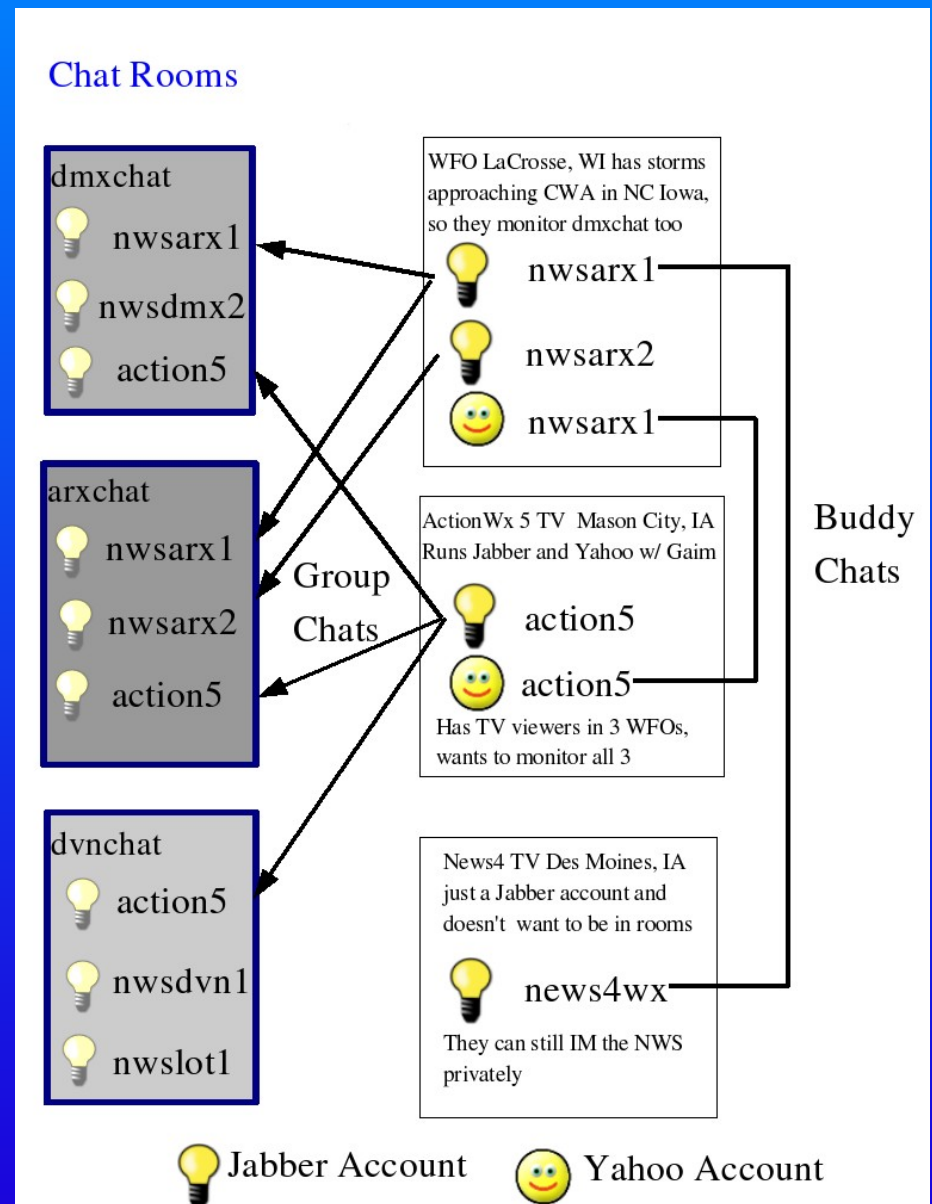

New Chatting System

- Secure
- Simple
- Scalable
- Sustainable
- Sexy (why migrate?)
- Support legacy Yahoo! clients