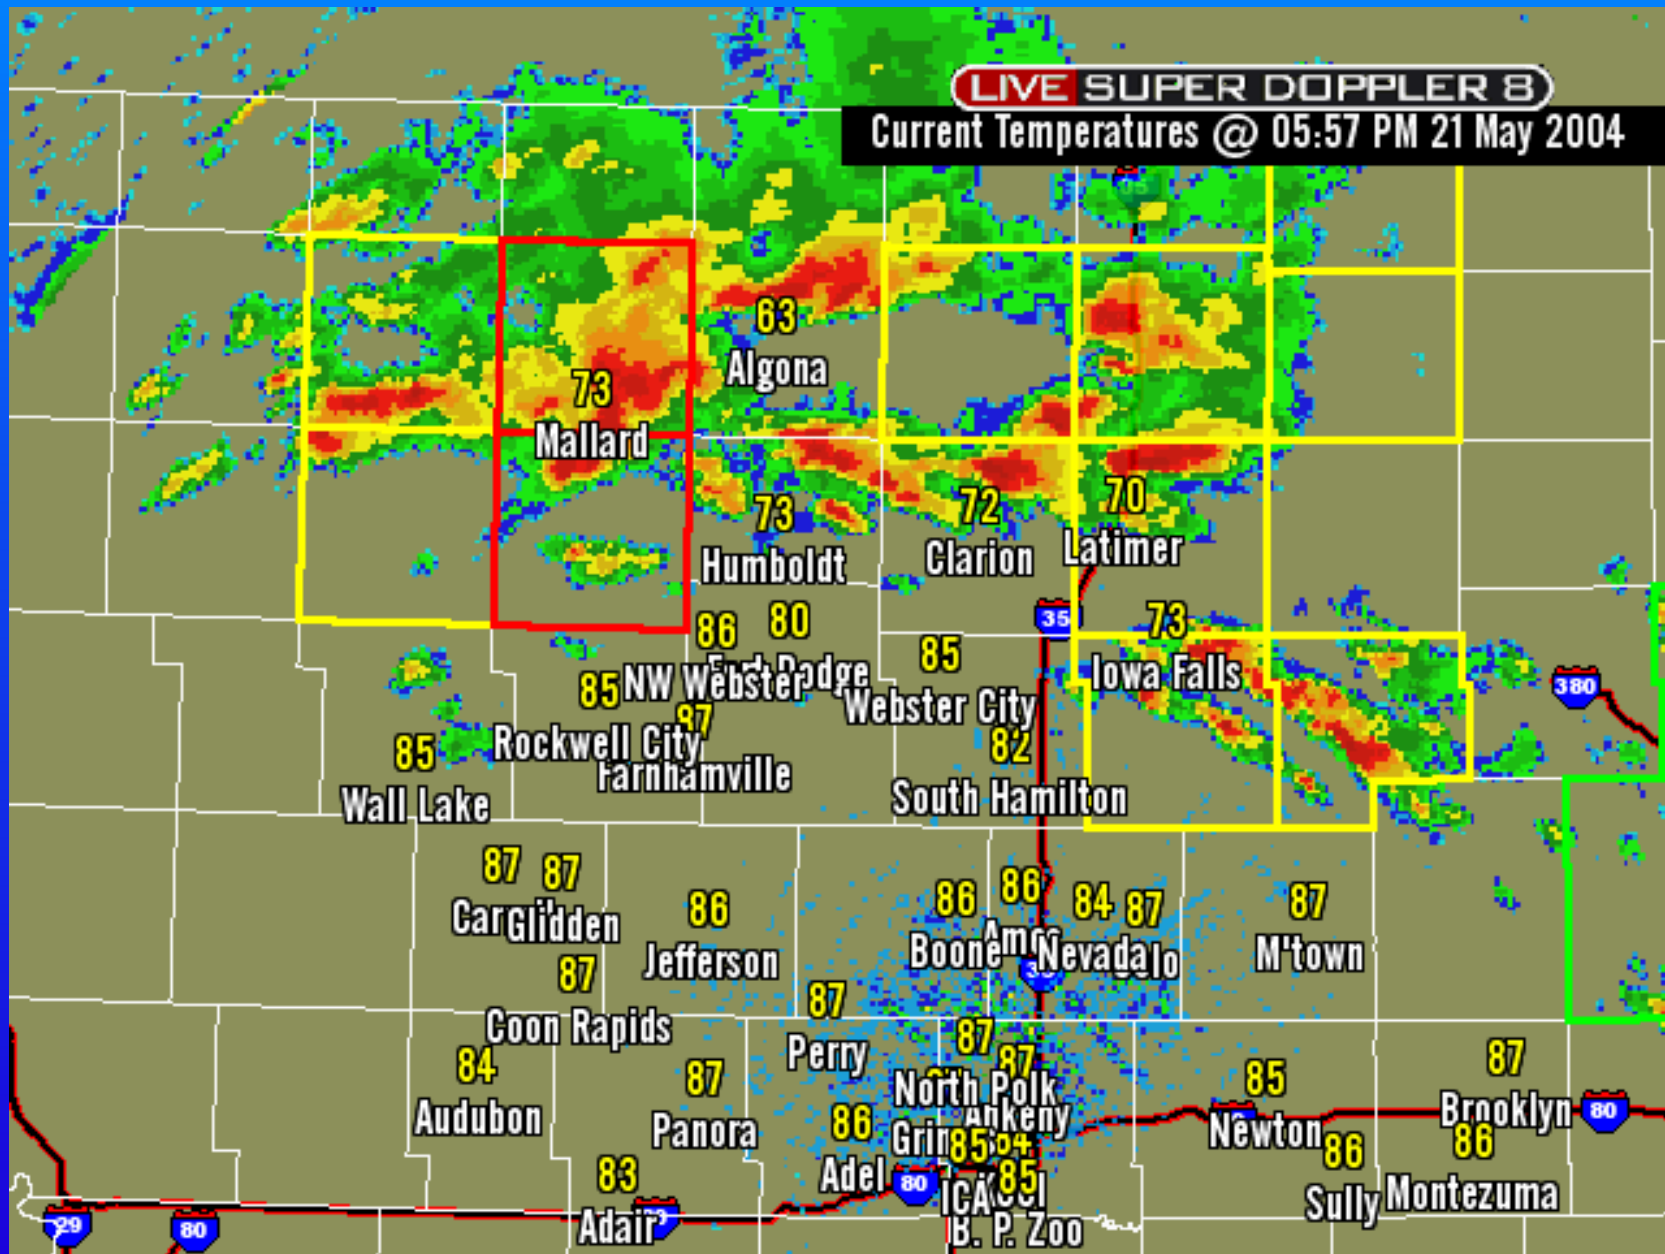

Switch SchoolNet8 Site:

Select from map -or- Select from list

Webster City Community

Compare Station

** This page refreshes every minute.

Live Super Doppler8 App

Educational, remember?

101