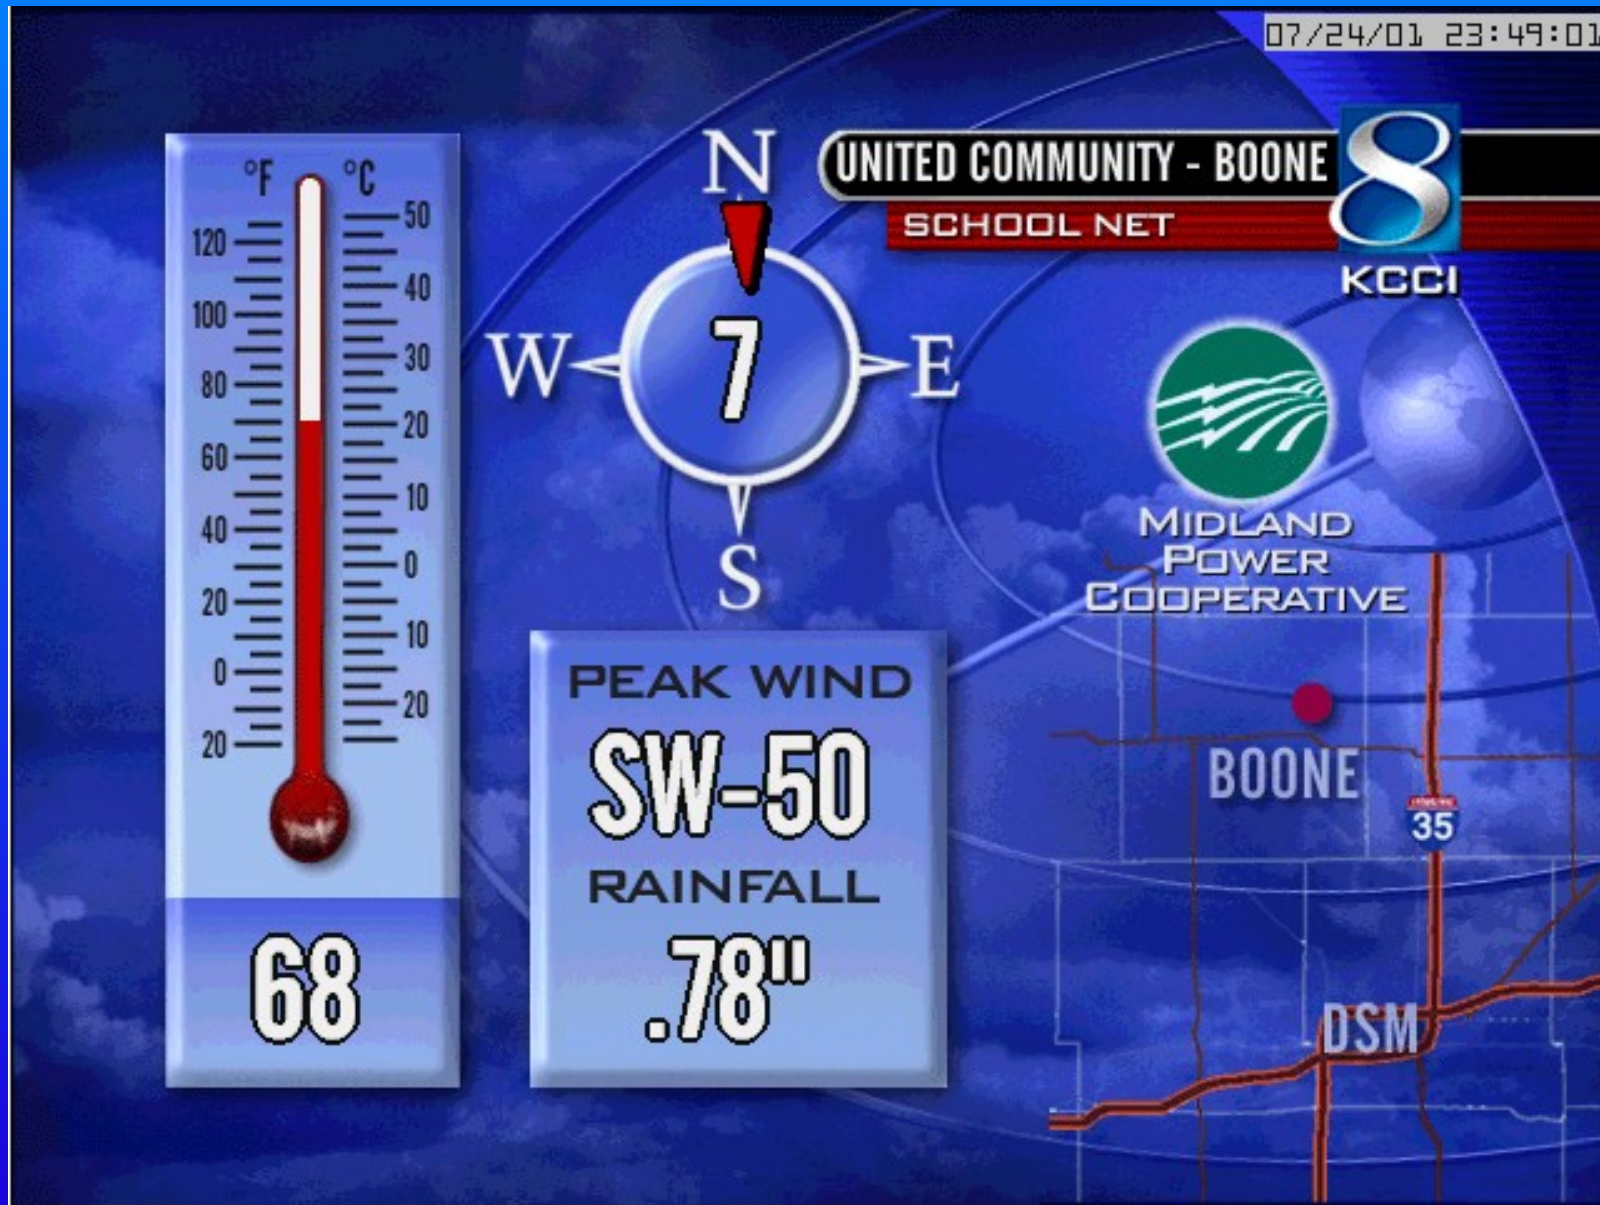

Baron Display