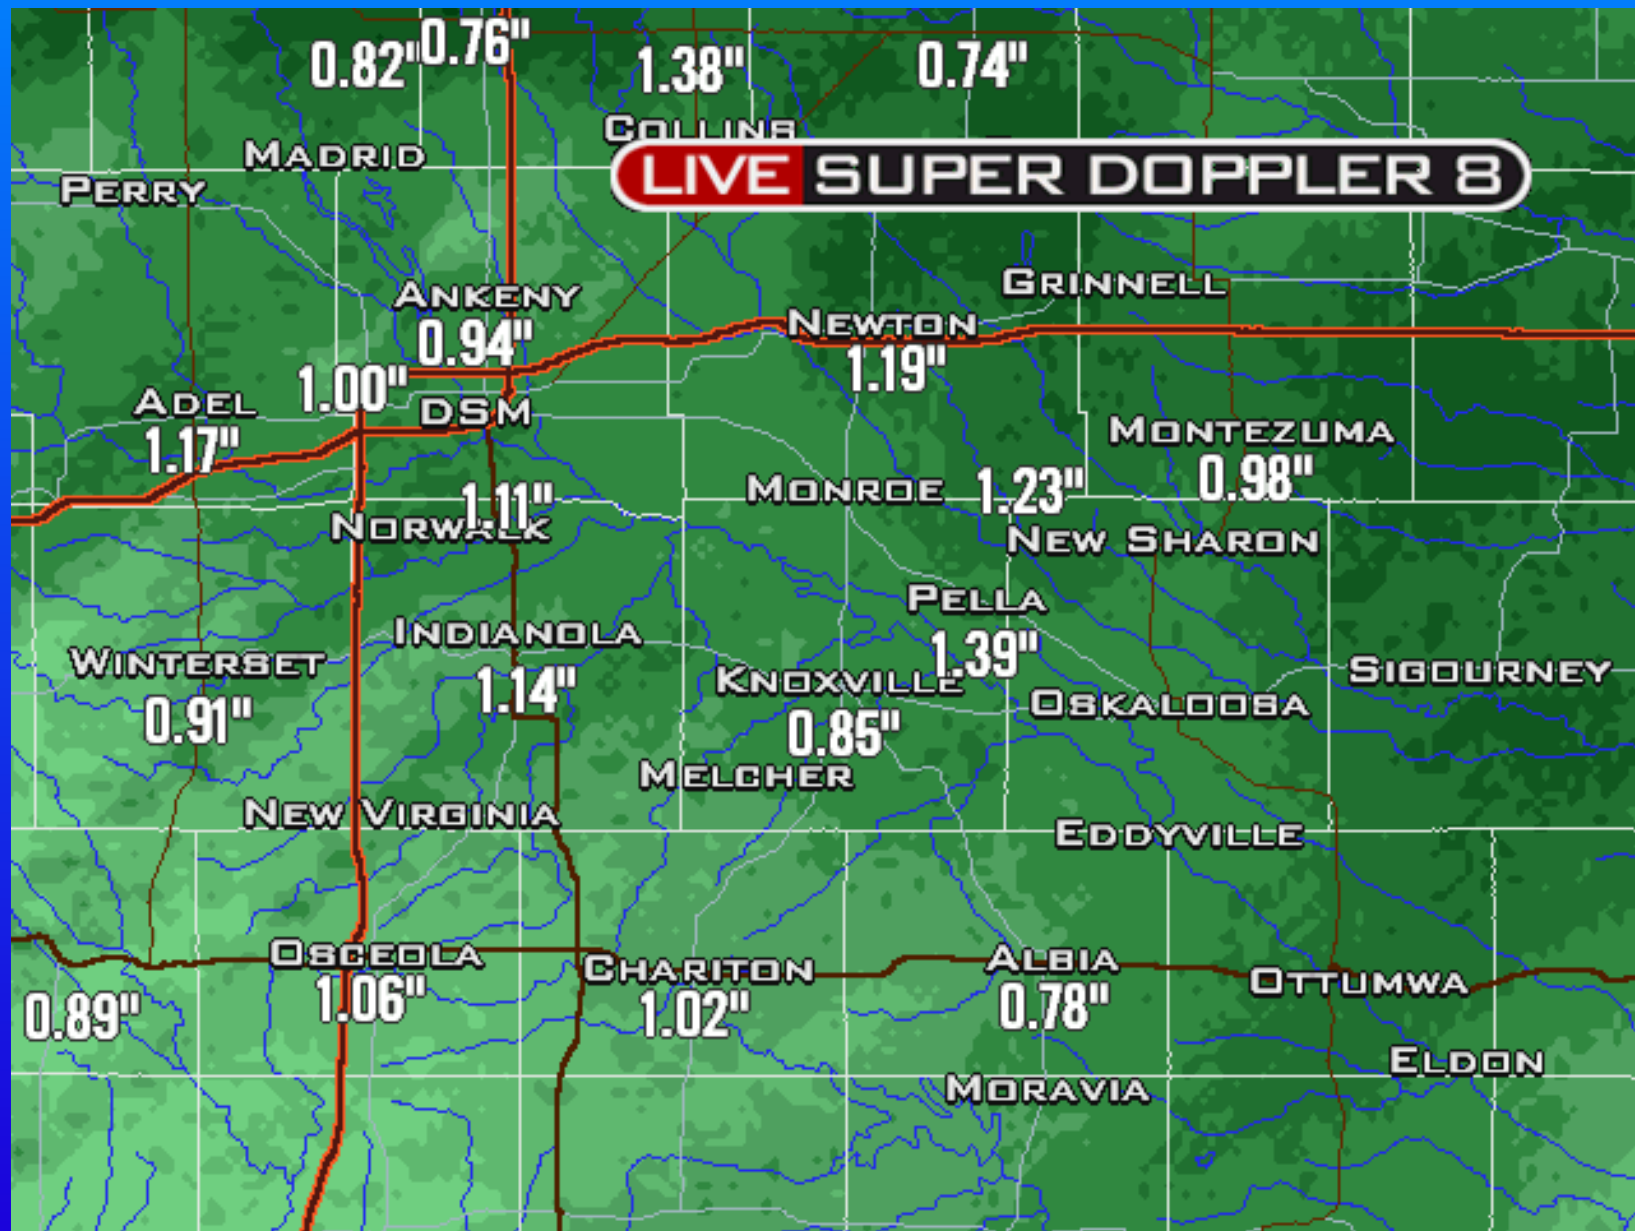

Fastrac Display