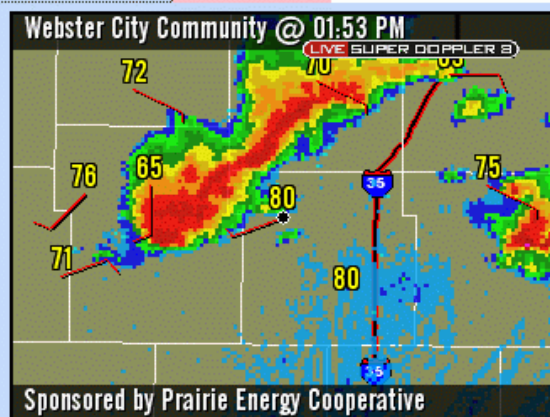

Latest Web Camera:

- ◆ Build a custom **time lapse** of this camera.

Webster City Fri May 21 13:55:01 CDT 2004

Internet service by: **WMTEL.NET**

Live Super Doppler8:

[Latest Image](#) [Show Loop](#)

Current Observation:

Site	Webster City Community
Date/Time	May 21 01:54 PM
Temperature	79°F
Relative Humidity	77 %
Dew Point	71°F
Wind	WSW @ 3 mph
Pressure	29.80
Feels Like	84°F
Rain for the Day	00.07 in
Rain for the Month	03.45 in
High Temperature	82°F
Low Temperature	63°F
High Wind	SW @ 29 mph
Solar	20 W/m ²
High Solar	1130 W/m ²