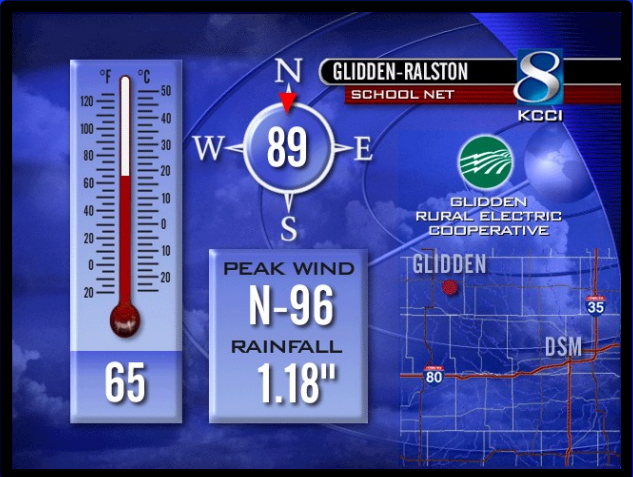

Now you can
really see the weather!

John McLaughlin, KCCI-TV
Daryl Herzmann, Iowa State University

The Rundown

- Utilizing Baron Tools
 - Web Cameras
 - School Sensors
 - Mobile Storm Chasers
- The IEMChat Project
 - Live demo!
- Horn sounds, awaking those from their slumber

The Problem

Ground Truth

(WNW) Jefferson Fri Jul 30 20:28:02 CDT 2004

Baron Sensor Package

- Texas Weather instruments
- 67 sites deployed
- Live reports of T,Td,V,G,Rain

Deployment is Fun!

Then the work starts