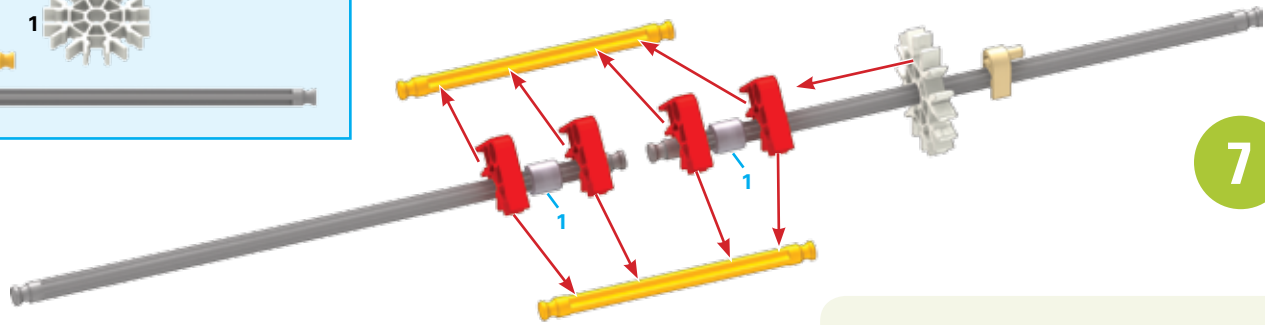

17035 BOOM RIDE

3

16		8		16	
20					
26					

x2

x2

3

- 12 
- 8 

x2

5

Tip: Make sure the longer part of the red rods are facing out on both sides.

1-5

6

24		12	
1			
12			

7

7

Did you install 2 AA (or LR6) batteries in the motor?